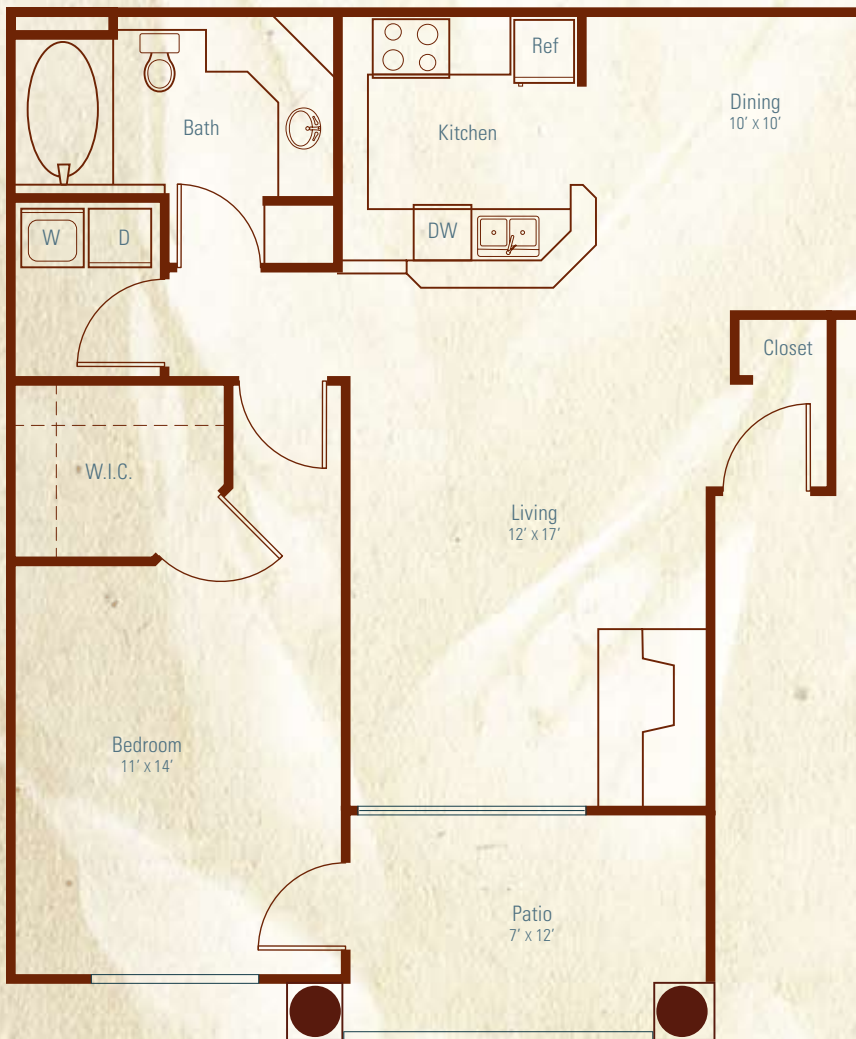

SONORAN VISTA

9340 East Redfield Road Scottsdale, AZ 85260

T (480) 614-4300 F (480) 614-4303

sonoranvista@riverstoneres.com | www.sonoranvistaapartments.com

PIMA

1 bedroom | 1 bathroom
{ 780 square feet }

Apartment Features:

- Open floor plan
- GE stainless steel on black appliances
- Granite countertops
- Breakfast bar
- Faux wood flooring in kitchen & bathrooms
- Cherry wood cabinetry in kitchen & bathrooms
- Track lighting in kitchen
- Ceramic tile entry way & fireplace
- Brand new light fixtures with brushed nickel
- Plush carpeting
- Large walk-in closet
- Large bathroom with roman soaking tub
- Oversized double-paned windows
- Balcony access from living room & bedroom
- Full-size washer & dryer
- Wood burning fireplace
- 9-foot ceilings
- Wired for Internet, cable & phone